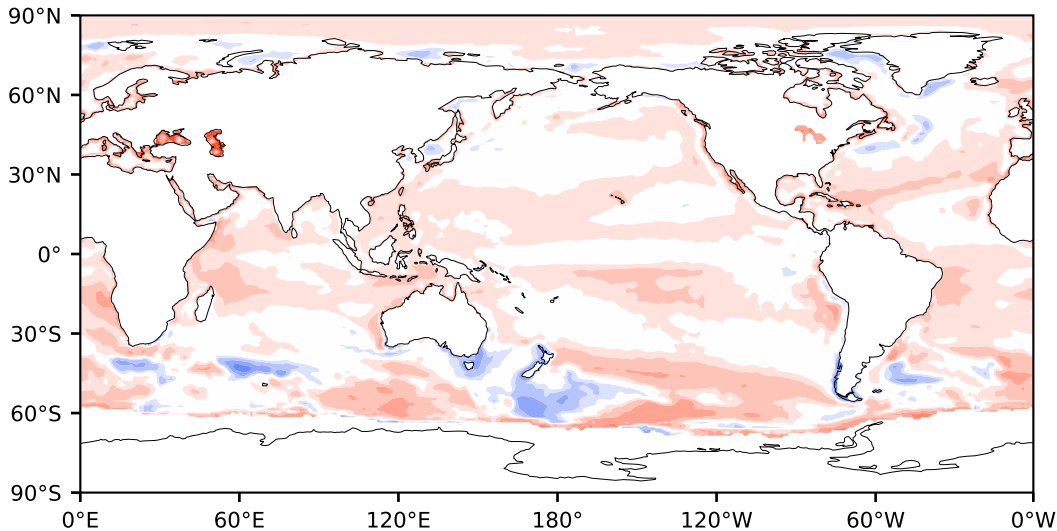

Model - Observations

Max 123.77
Mean 5.95
Min -123.81

RMSE 11.83
CORR 0.52