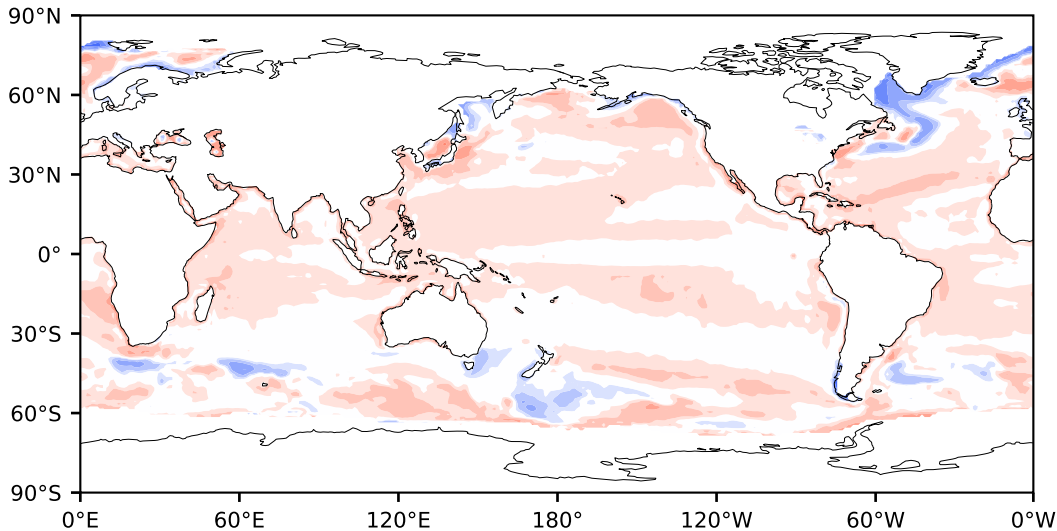

Model - Observations

Max 83.88
Mean 5.10
Min -108.82

RMSE 9.31
CORR 0.58