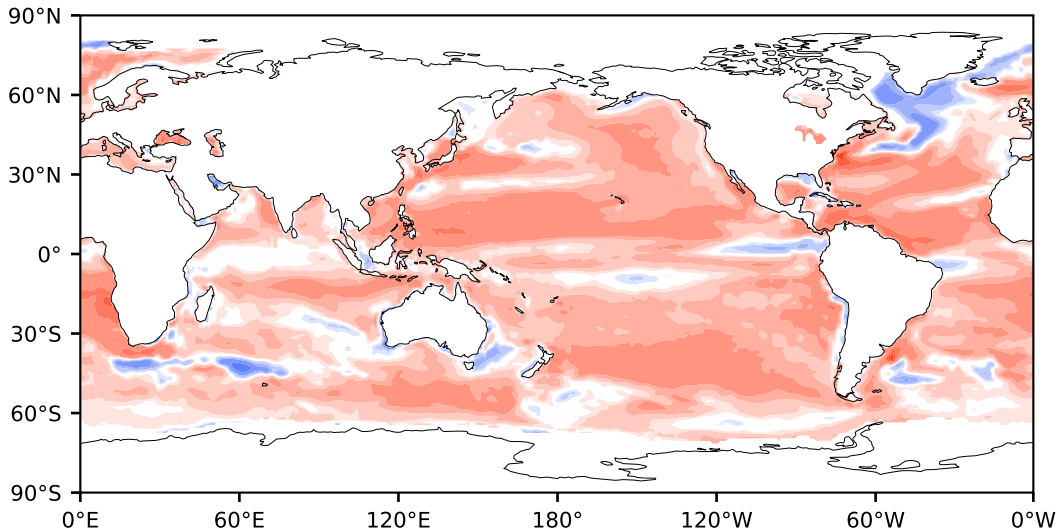

# Model - Observations

Max 167.34  
Mean 19.26  
Min -137.13

RMSE 26.31  
CORR 0.92