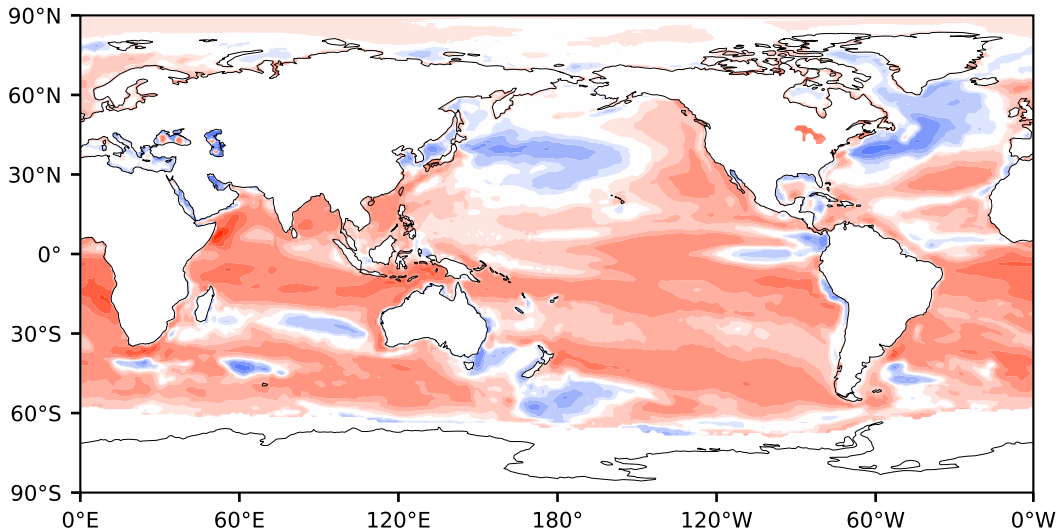

Model - Observations

Max 170.82
Mean 19.70
Min -166.46

RMSE 31.63
CORR 0.90