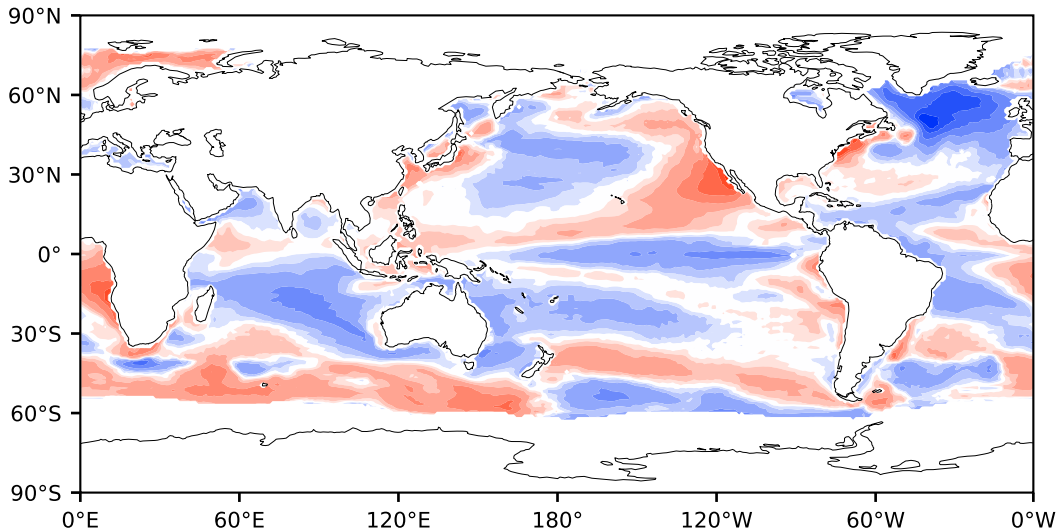

Model - Observations

Max 5.57
Mean -0.13
Min -5.87

RMSE 1.11
CORR 0.99