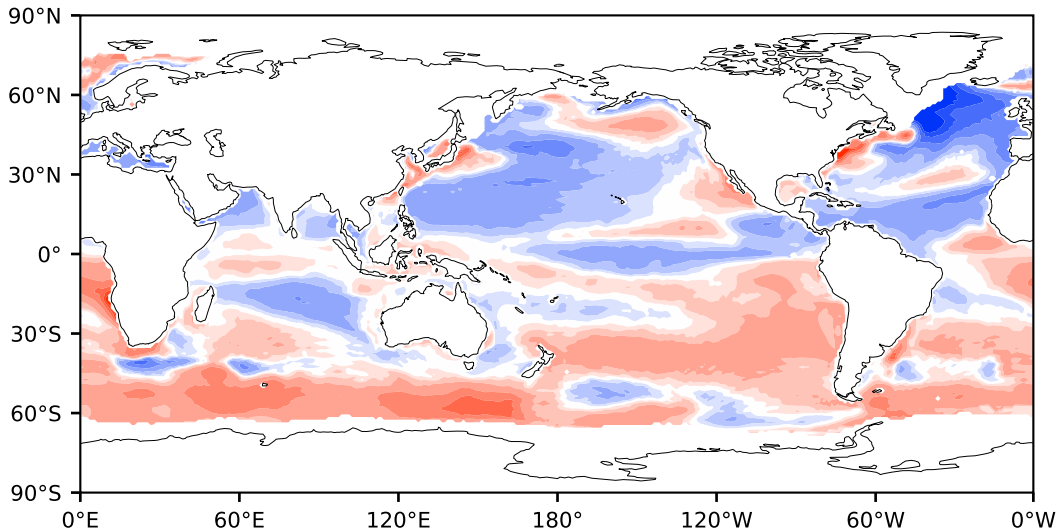

Model - Observations

Max 6.79
Mean 0.04
Min -7.20

RMSE 1.14
CORR 0.99