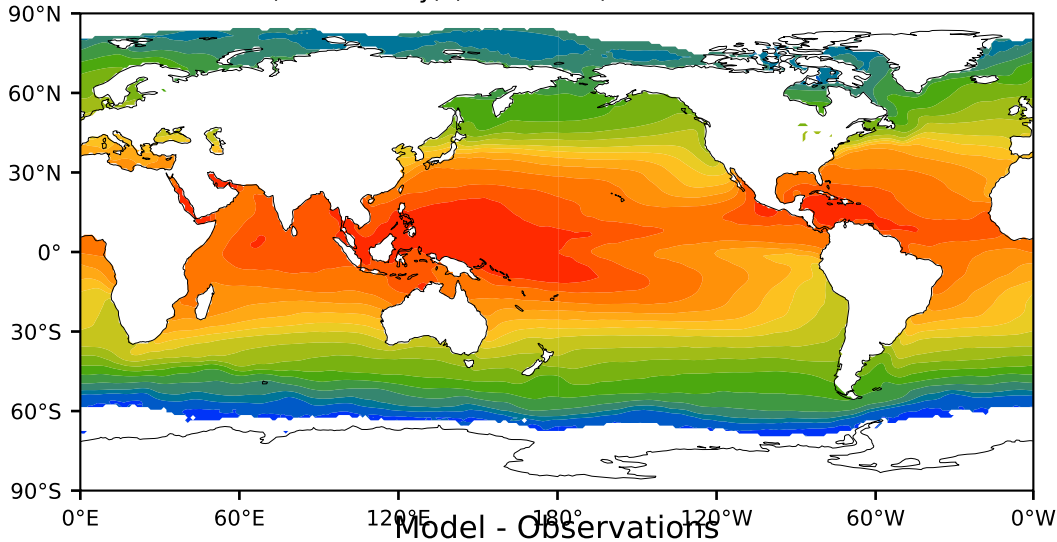

HadISST/OI.v2 (Present Day) (1999-2016)

C

Max 31.29
Mean 19.23
Min -1.67