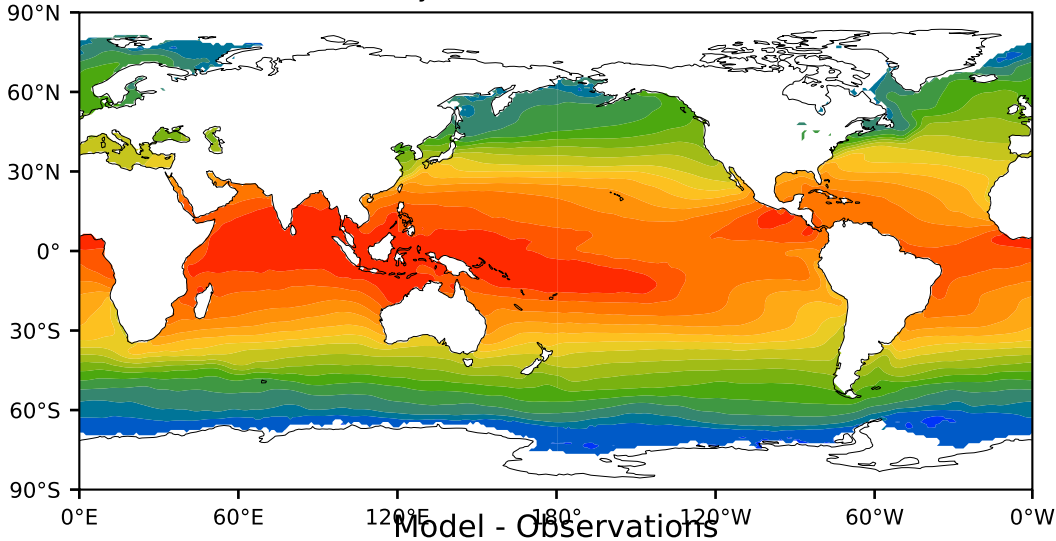

HadISST/OI.v2 (Present Day) (1999-2016)

C

Max 29.97
Mean 19.31
Min -1.79