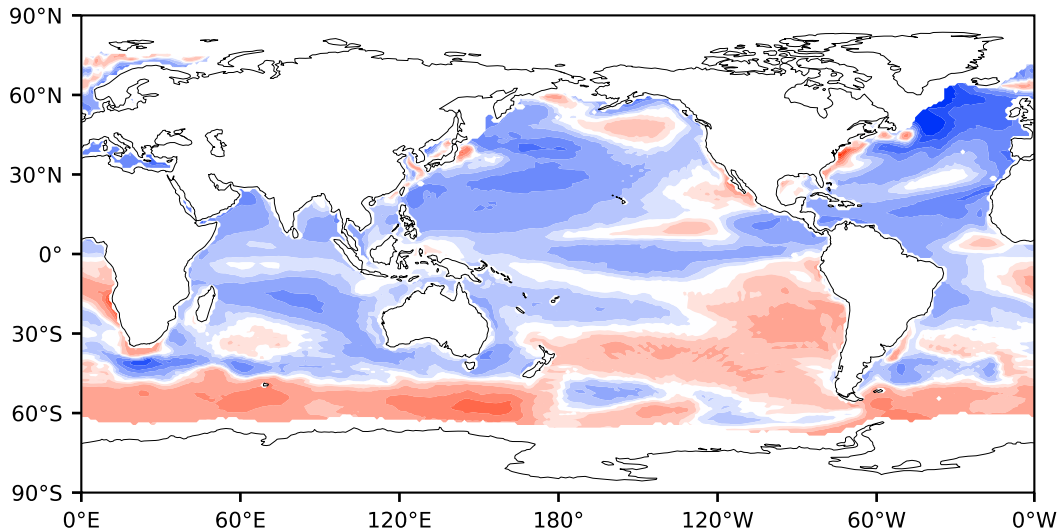

Model - Observations

Max 5.83
Mean -0.43
Min -7.44

RMSE 1.24
CORR 0.99