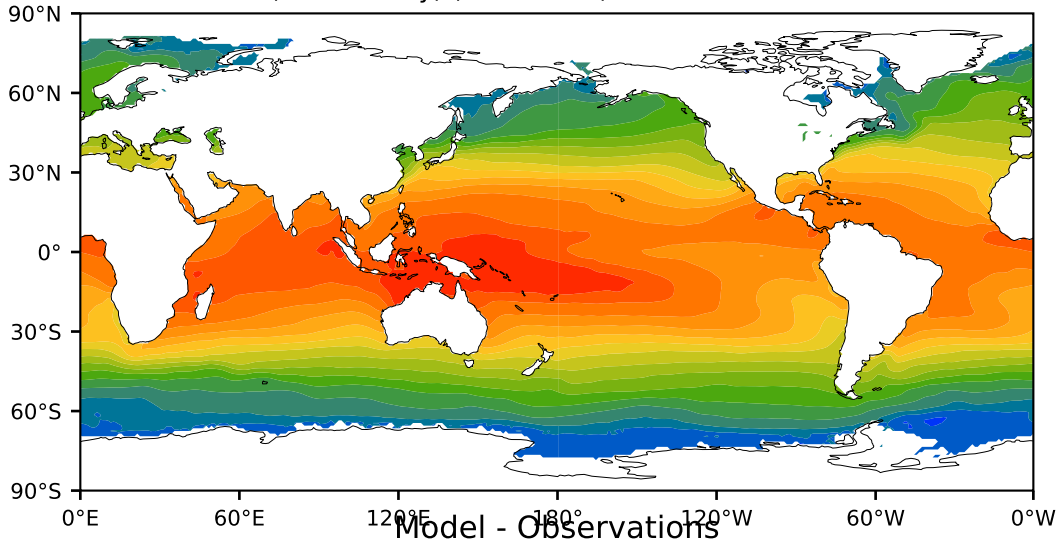

HadISST/OI.v2 (Present Day) (1999-2016)

C

Max 30.52  
Mean 19.07  
Min -1.79