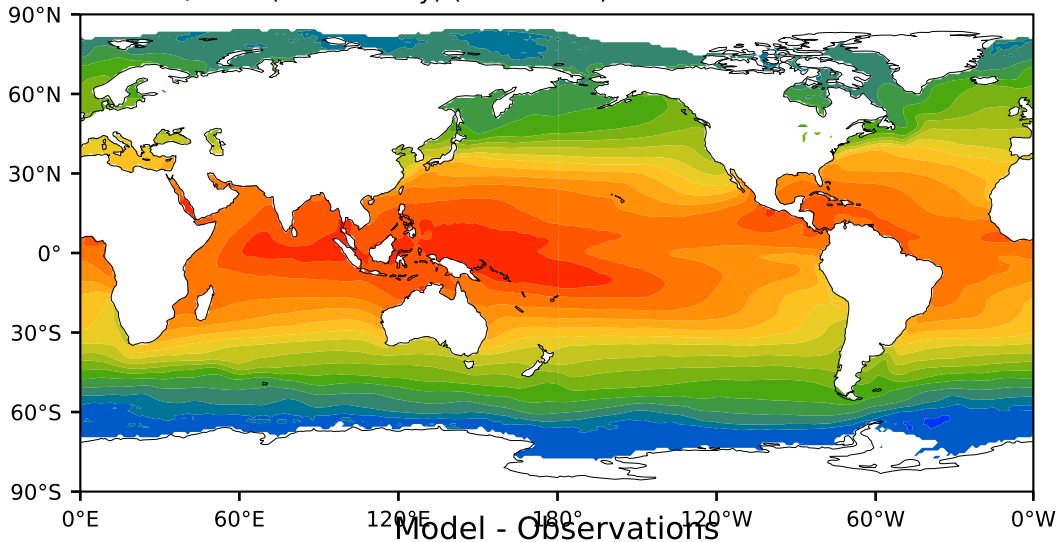

HadISST/OI.v2 (Present Day) (1999-2016)

C

Max 29.79
Mean 18.76
Min -1.68