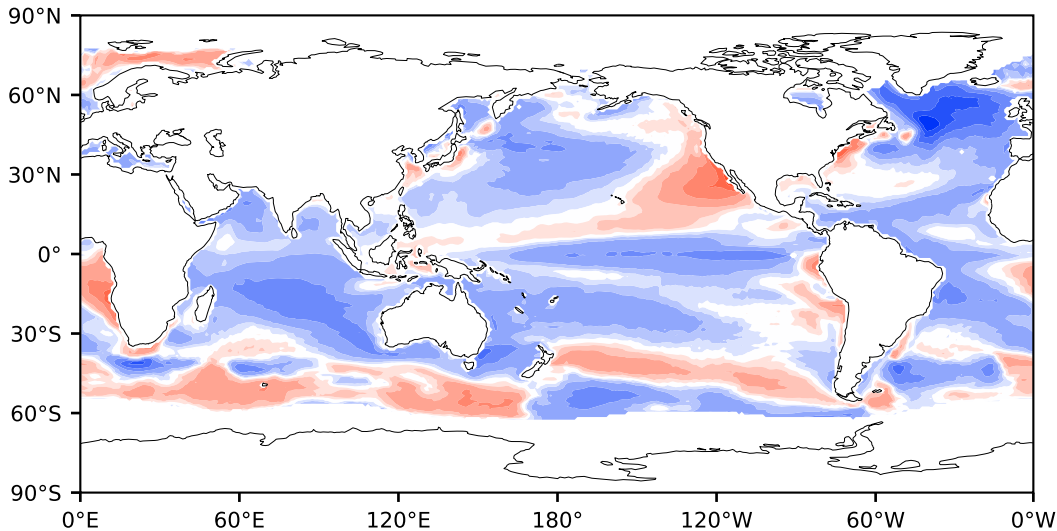

Model - Observations

Max 4.73
Mean -0.55
Min -6.13

RMSE 1.19
CORR 0.99