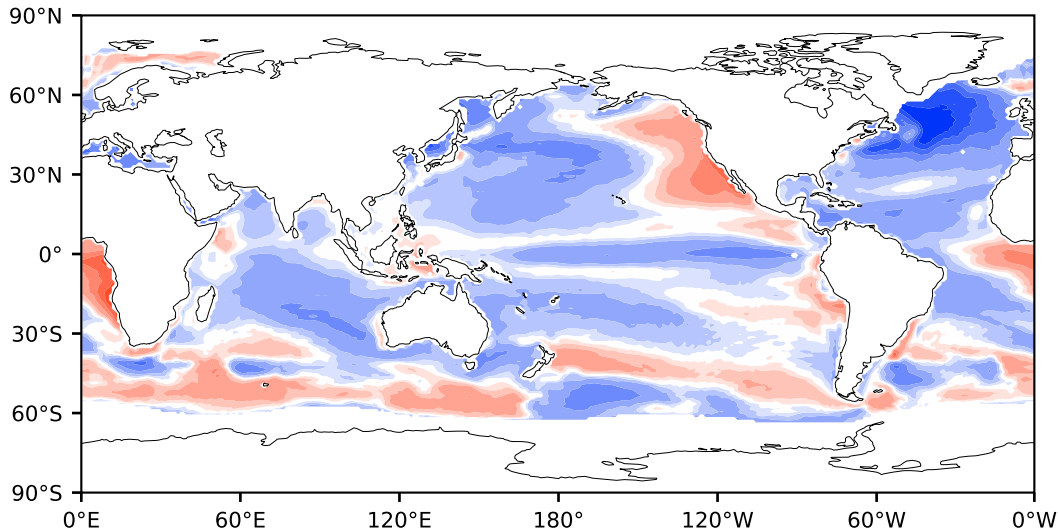

Model - Observations

Max 5.33
Mean -0.53
Min -7.14

RMSE 1.27
CORR 0.99