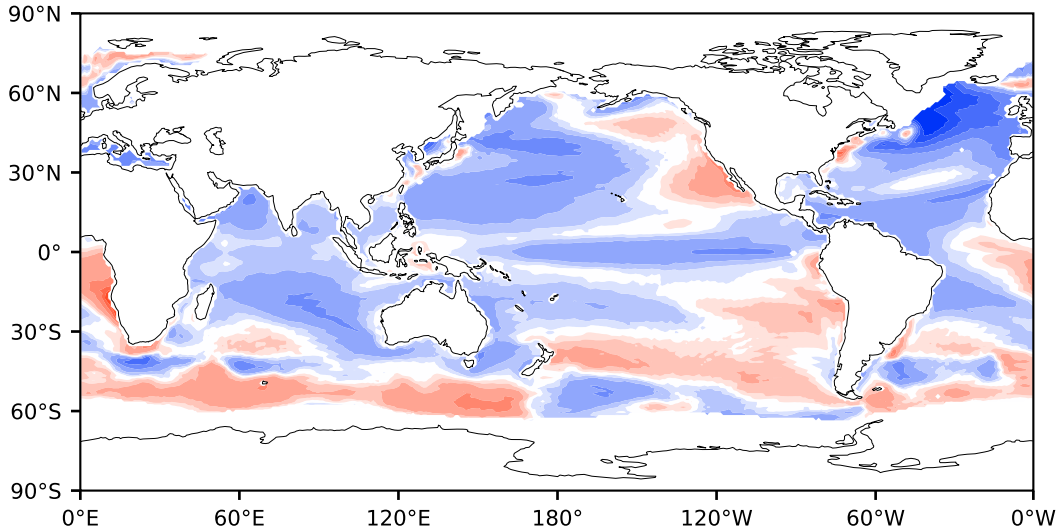

Model - Observations

Max 5.15
Mean -0.48
Min -7.28

RMSE 1.13
CORR 0.99