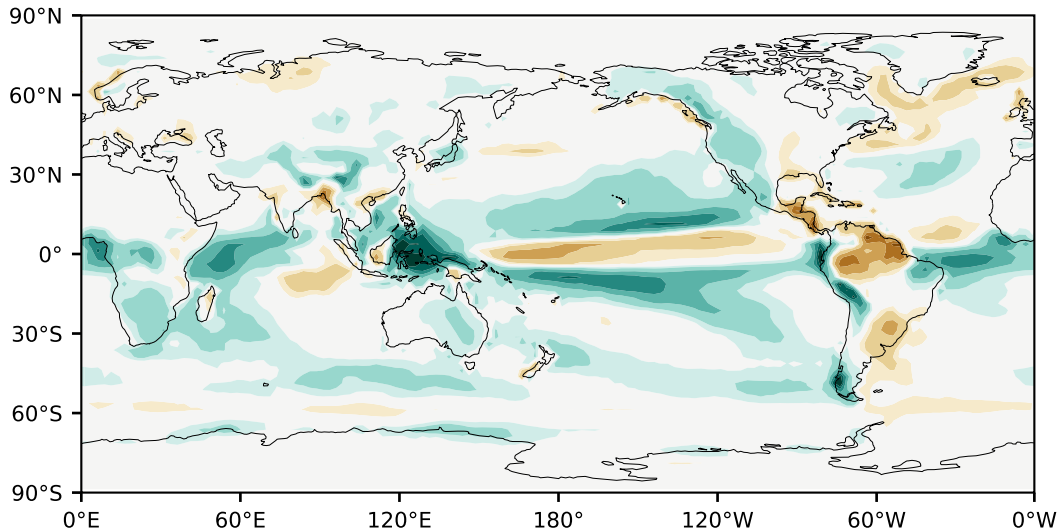

Model - Observations

Max 7.09
Mean 0.40
Min -5.32

RMSE 1.14
CORR 0.86