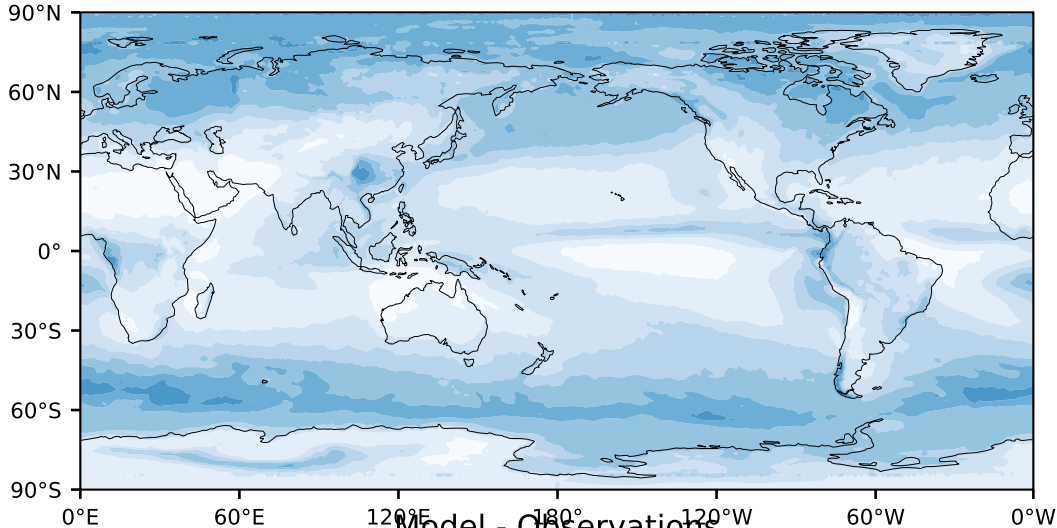

MODIS Simulator (None)

%

Max 75.46
Mean 23.87
Min 0.18

Model - Observations

95.0
85.0
75.0
65.0
55.0
45.0
35.0
25.0
15.0
5.0