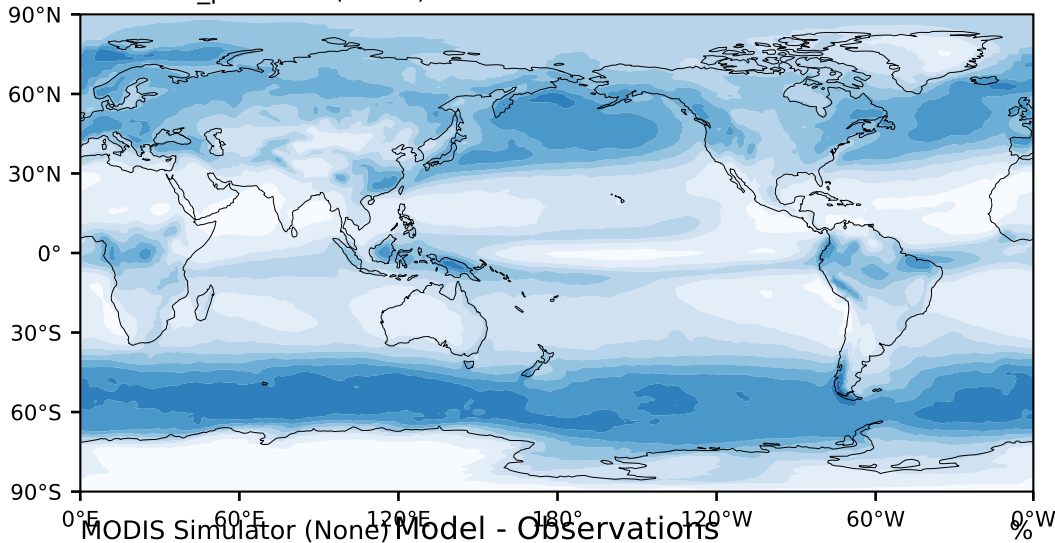

DECKv1b_piControl (41-60)

%

Max 80.12
Mean 29.74
Min 0.00

95.0
85.0
75.0
65.0
55.0
45.0
35.0
25.0
15.0
5.0