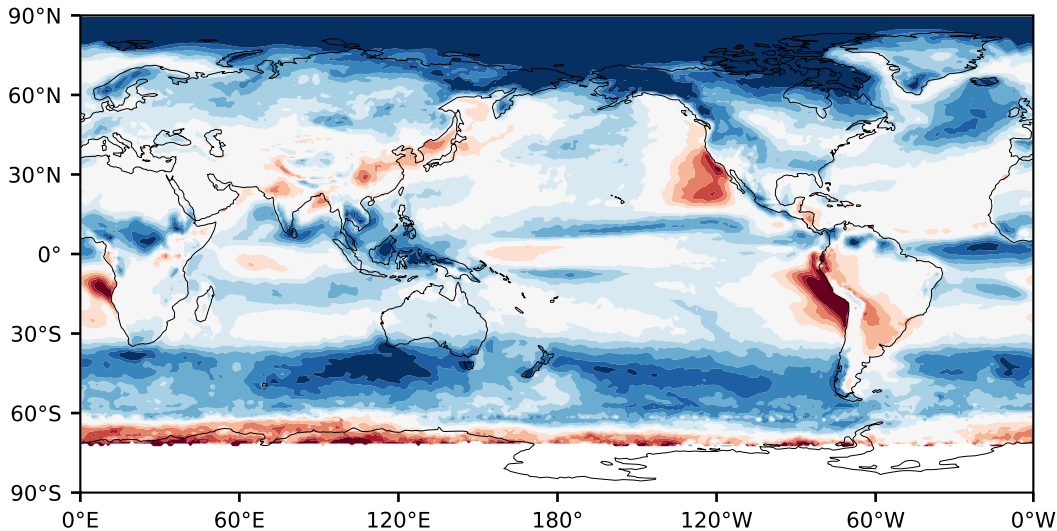

Model - Observations

Max 58.45
Mean 8.39
Min -99.11

RMSE 14.66
CORR 0.81