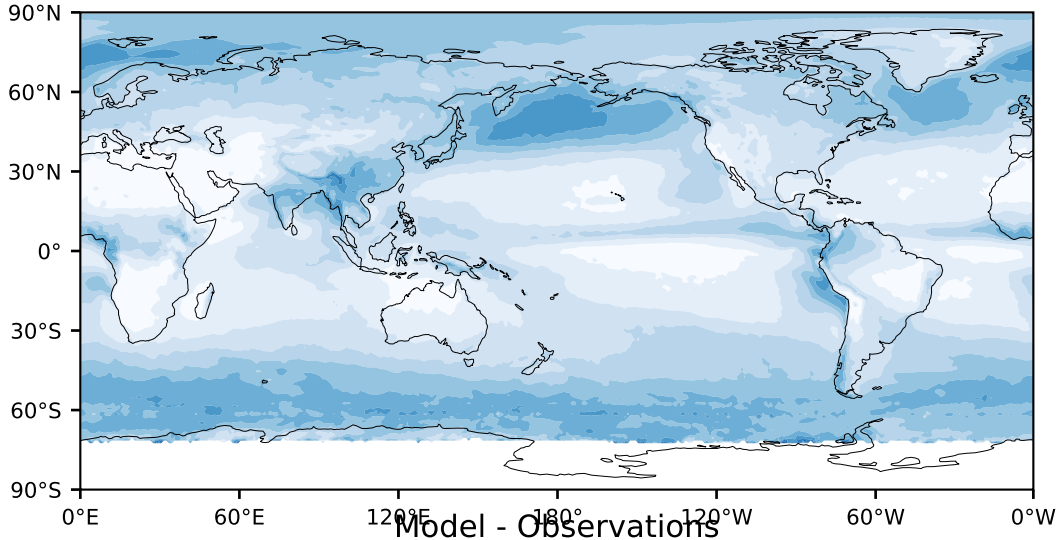

MODIS Simulator (None)

%

Max 100.00
Mean 23.40
Min 0.00

95.0
85.0
75.0
65.0
55.0
45.0
35.0
25.0
15.0
5.0