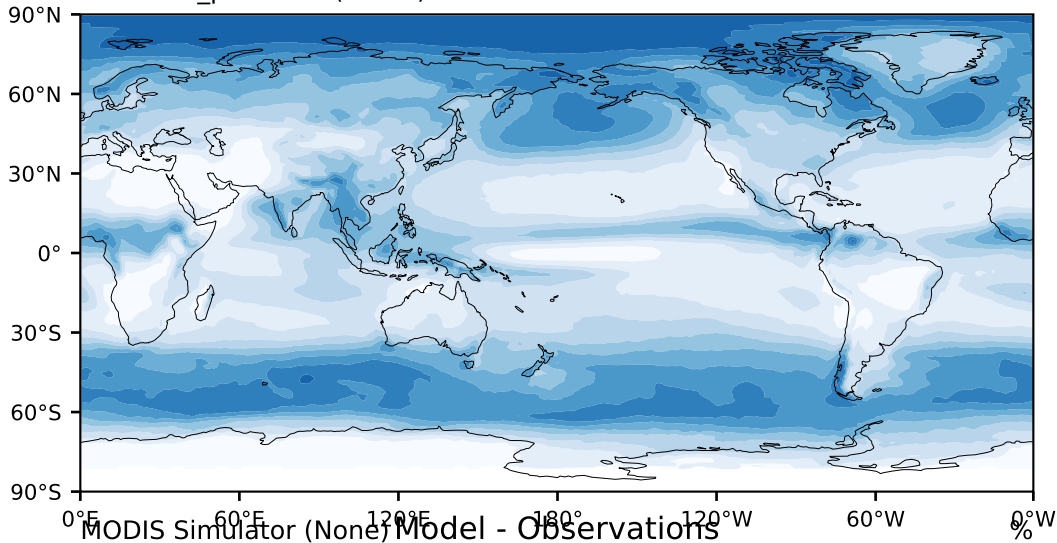

DECKv1b_piControl (41-60)

%

Max 84.00
Mean 31.34
Min 0.00

95.0
85.0
75.0
65.0
55.0
45.0
35.0
25.0
15.0
5.0