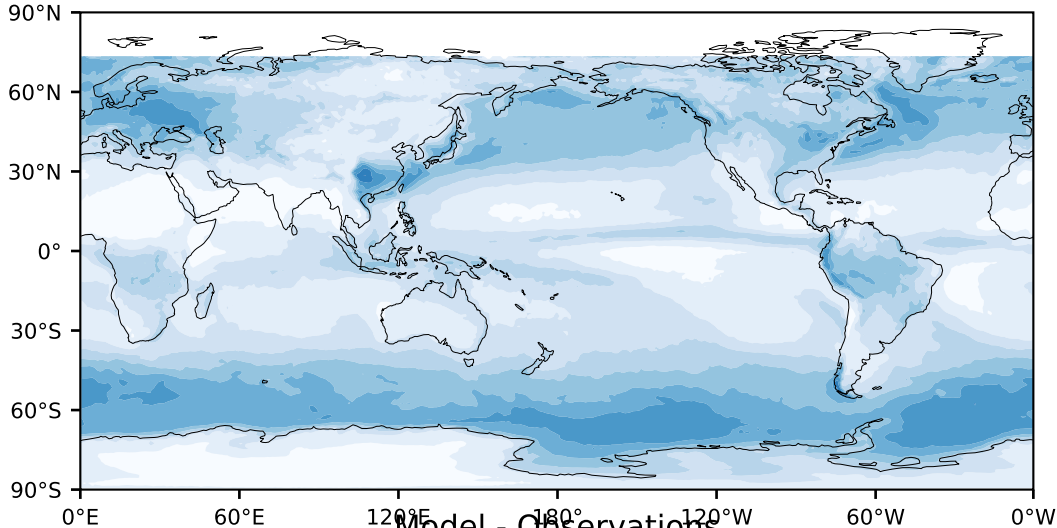

MODIS Simulator (None)

%

Max 75.63  
Mean 23.93  
Min 0.00

Model - Observations