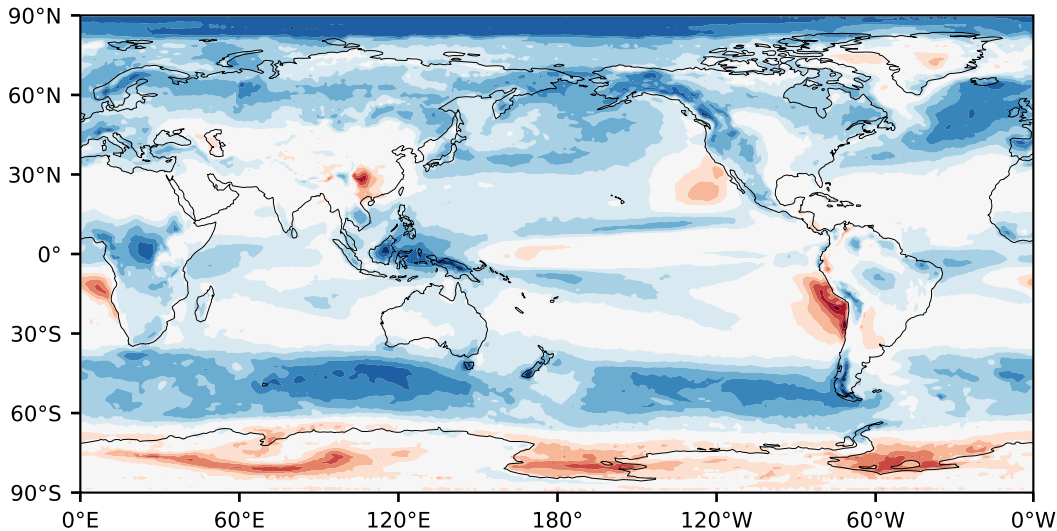

# Model - Observations

Max 42.23  
Mean 7.01  
Min -41.67

RMSE 10.53  
CORR 0.90