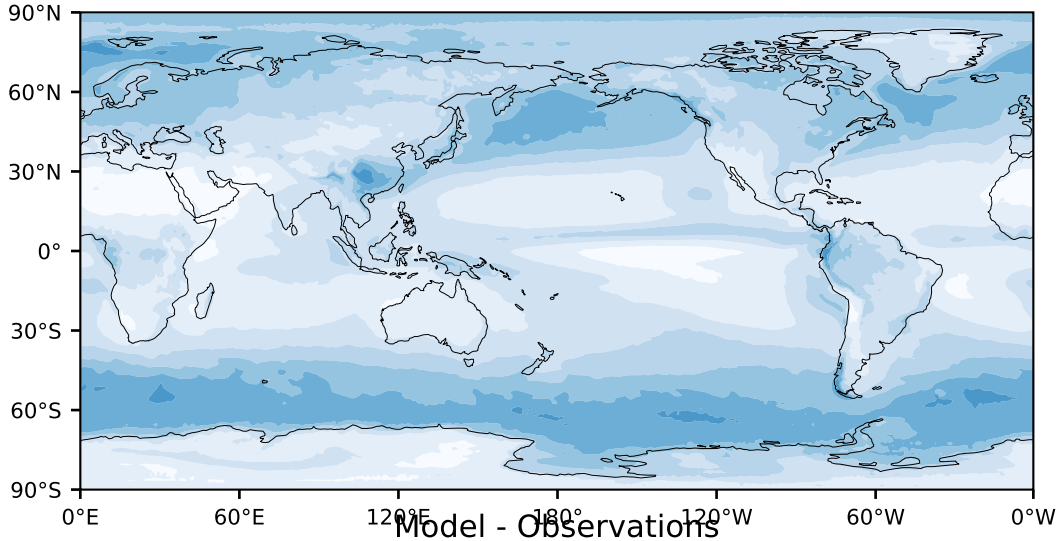

MODIS Simulator (None)

%

Max 66.04
Mean 23.52
Min 0.56

Model - Observations