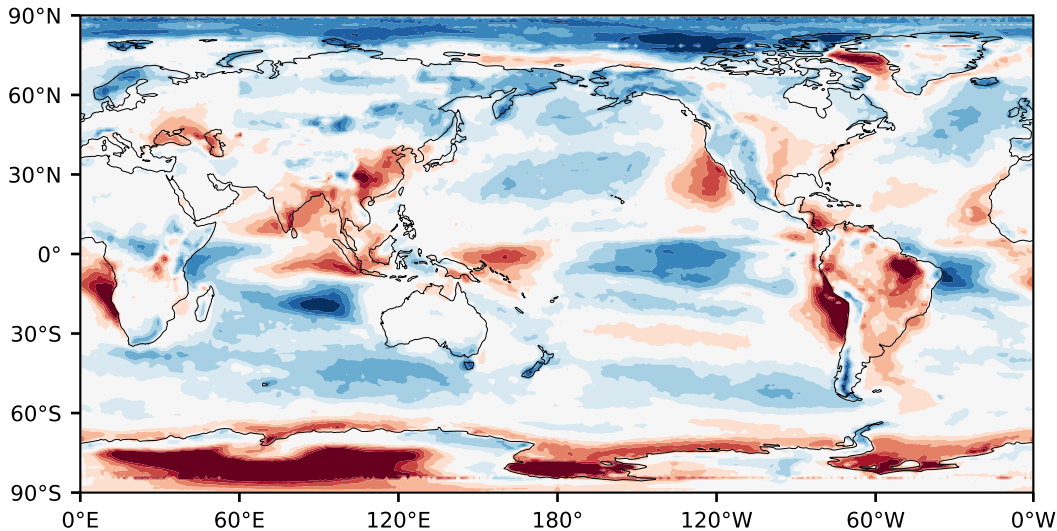

Model - Observations

Max 39.77
Mean 1.67
Min -75.22

RMSE 10.95
CORR 0.88