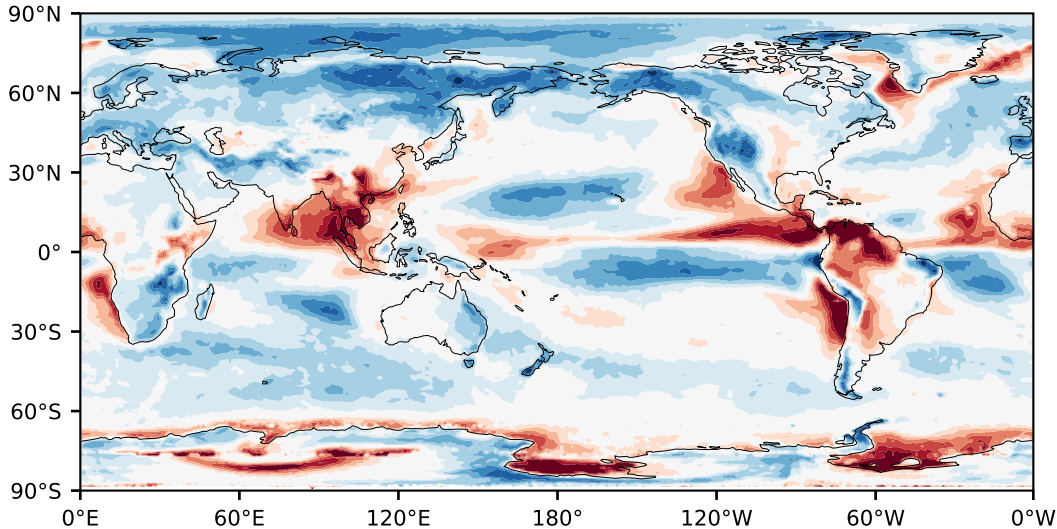

Model - Observations

Max 44.80
Mean 2.48
Min -68.04

RMSE 11.73
CORR 0.86