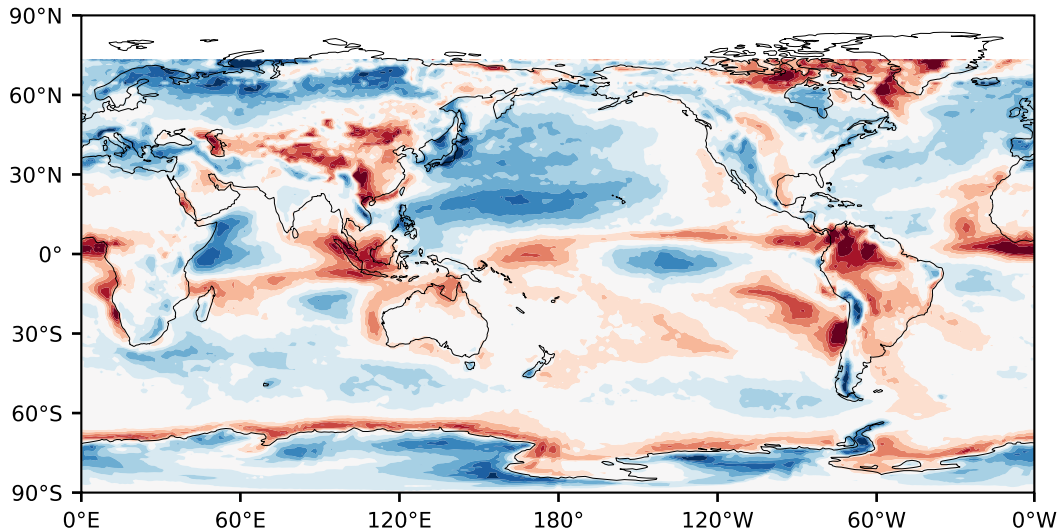

Model - Observations

Max 49.22
Mean 0.88
Min -56.98

RMSE 11.08
CORR 0.87