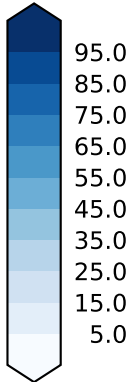

MODIS Simulator (None)

%

Max 93.72  
Mean 49.14  
Min 1.43

Model - Observations