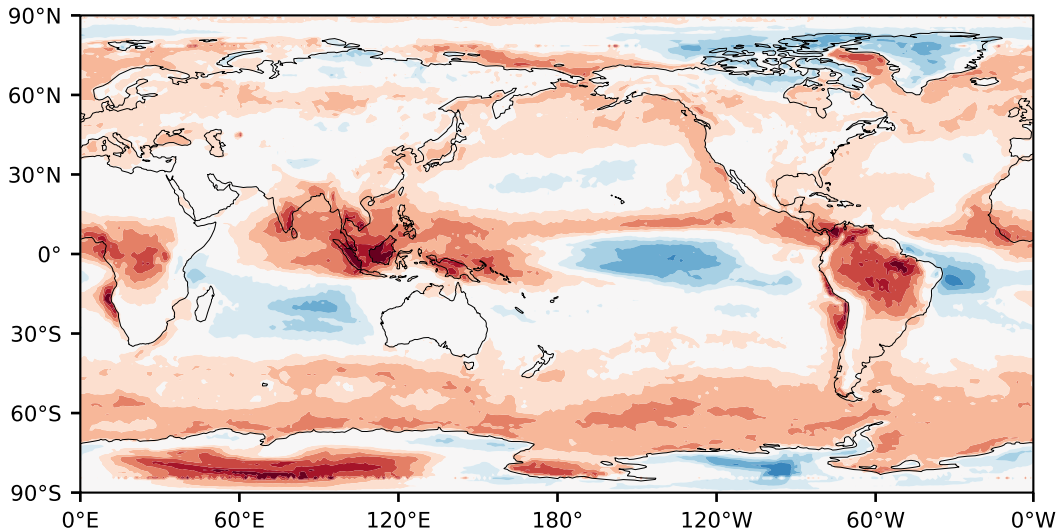

Model - Observations

Max 24.12
Mean -5.19
Min -47.81

RMSE 9.75
CORR 0.60