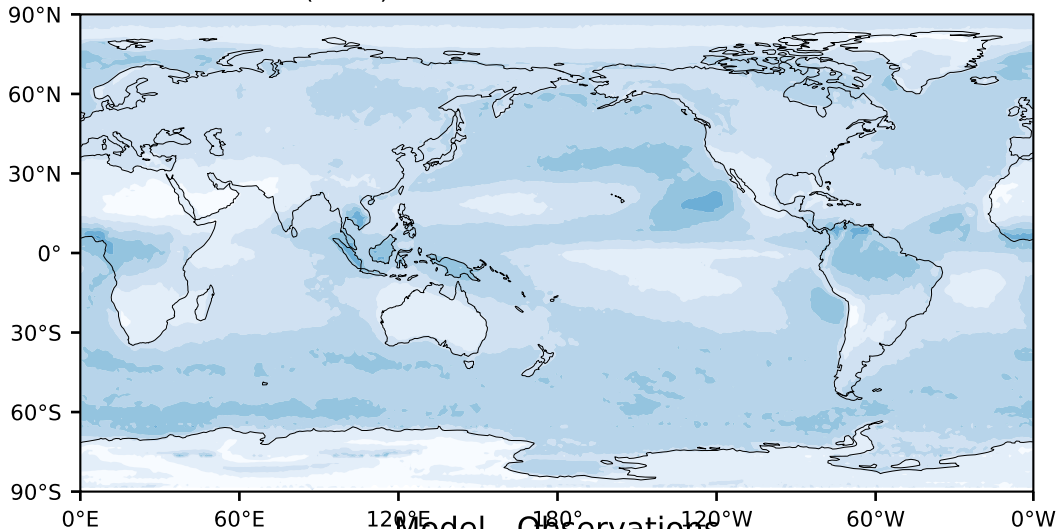

MODIS Simulator (None)

%

Max 60.49  
Mean 24.07  
Min 0.00

Model - Observations

95.0  
85.0  
75.0  
65.0  
55.0  
45.0  
35.0  
25.0  
15.0  
5.0