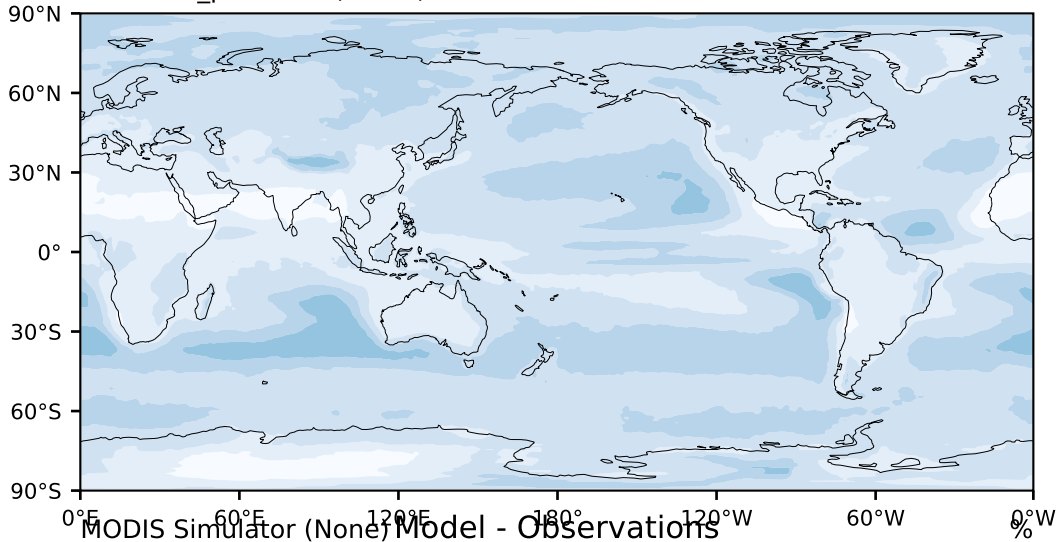

DECKv1b_piControl (41-60)

%

Max 44.94
Mean 19.64
Min 0.33

95.0
85.0
75.0
65.0
55.0
45.0
35.0
25.0
15.0
5.0