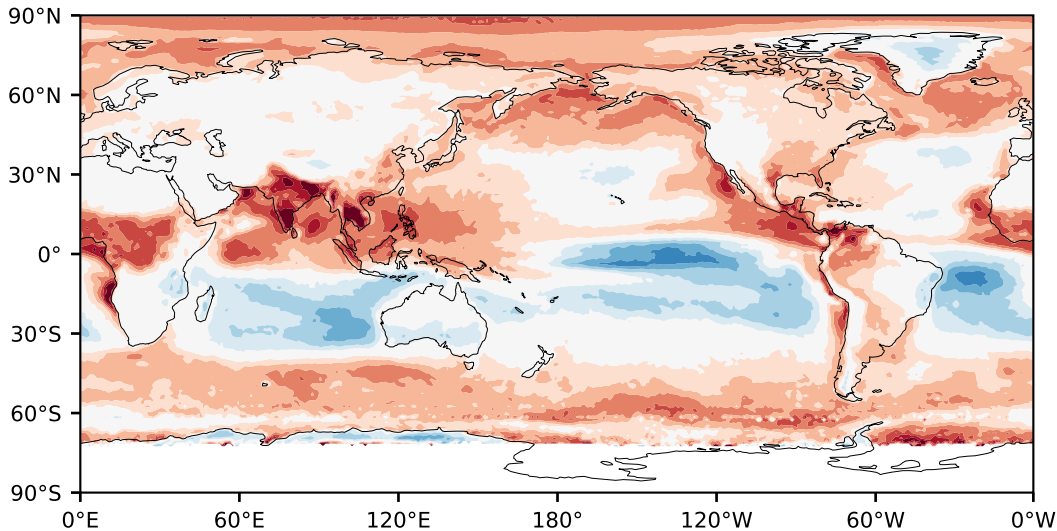

Model - Observations

Max 23.69
Mean -5.11
Min -83.41

RMSE 10.95
CORR 0.50