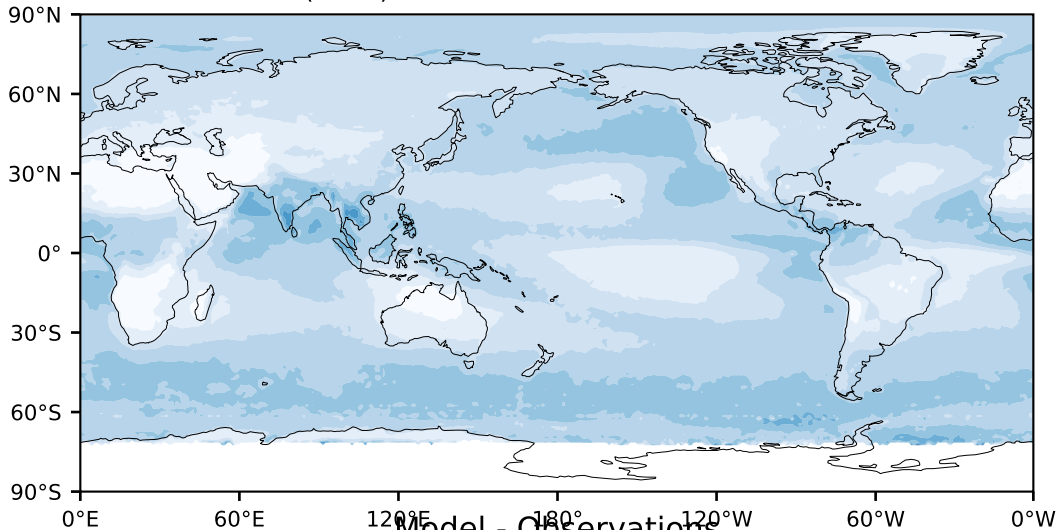

MODIS Simulator (None)

%

Max 100.00  
Mean 24.40  
Min 0.00

Model - Observations