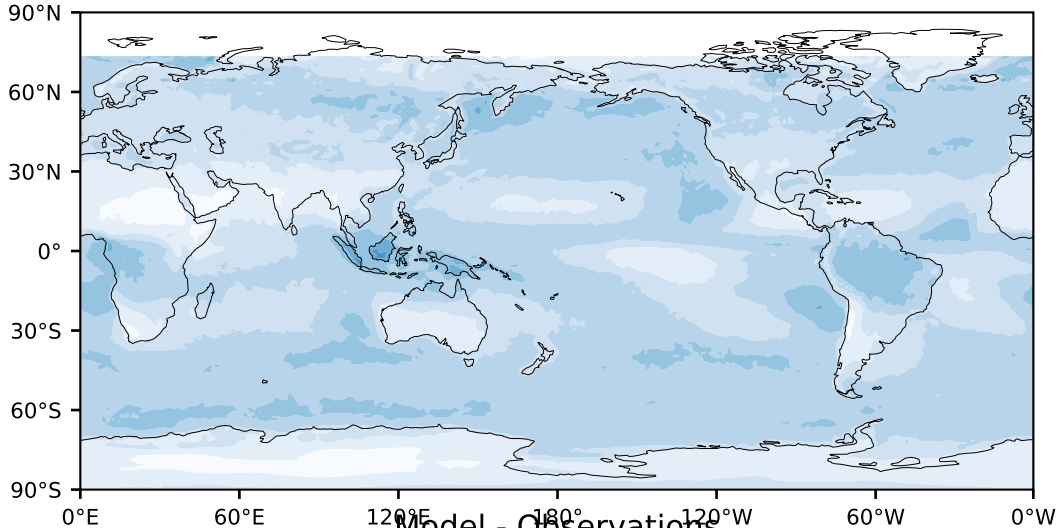

MODIS Simulator (None)

%

Max 59.83
Mean 25.21
Min 0.00

Model - Observations

95.0
85.0
75.0
65.0
55.0
45.0
35.0
25.0
15.0
5.0