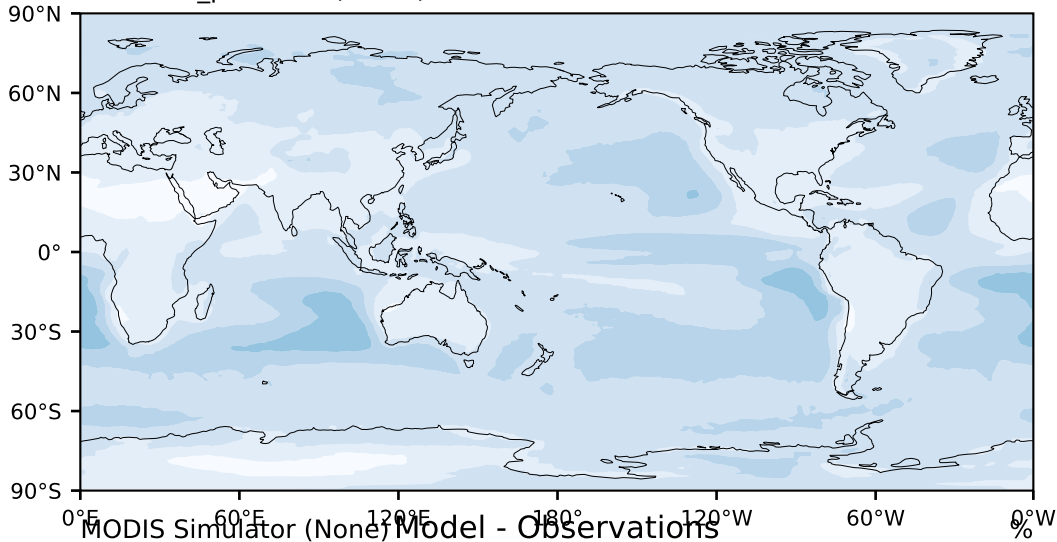

DECKv1b\_piControl (41-60)

%

Max 43.24  
Mean 19.54  
Min 1.48

95.0  
85.0  
75.0  
65.0  
55.0  
45.0  
35.0  
25.0  
15.0  
5.0