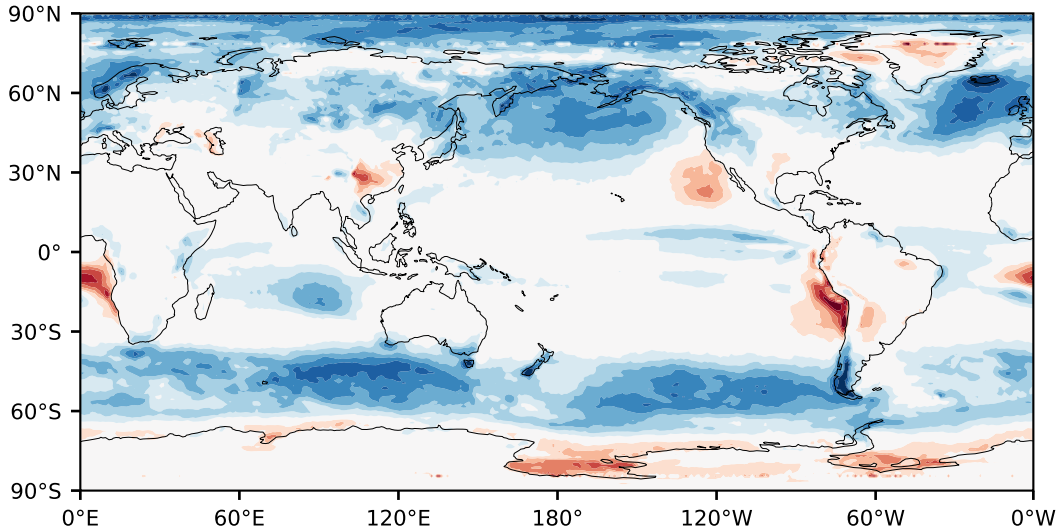

Model - Observations

Max 46.28
Mean 5.23
Min -46.89

RMSE 9.47
CORR 0.88