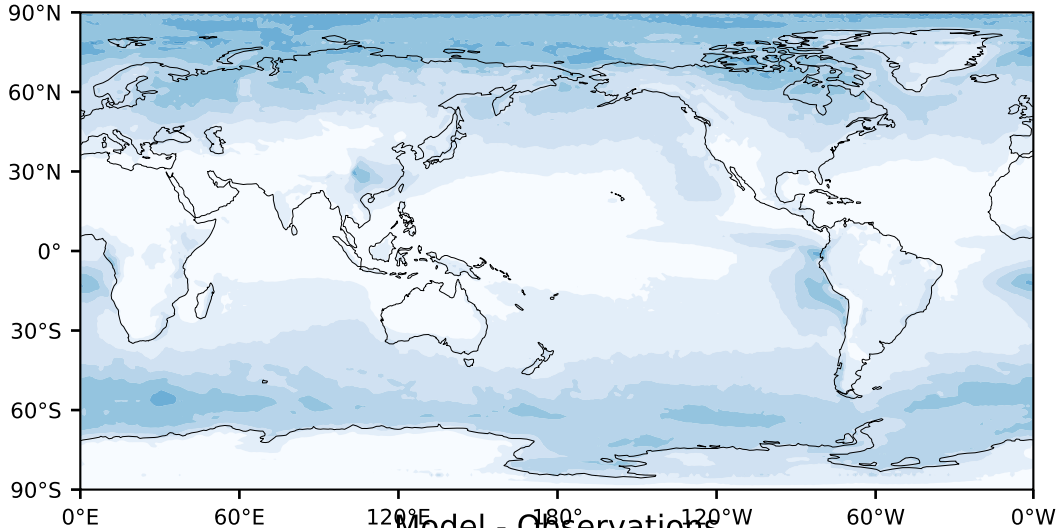

MODIS Simulator (None)

%

Max 75.46  
Mean 13.17  
Min 0.01

Model - Observations

95.0  
85.0  
75.0  
65.0  
55.0  
45.0  
35.0  
25.0  
15.0  
5.0