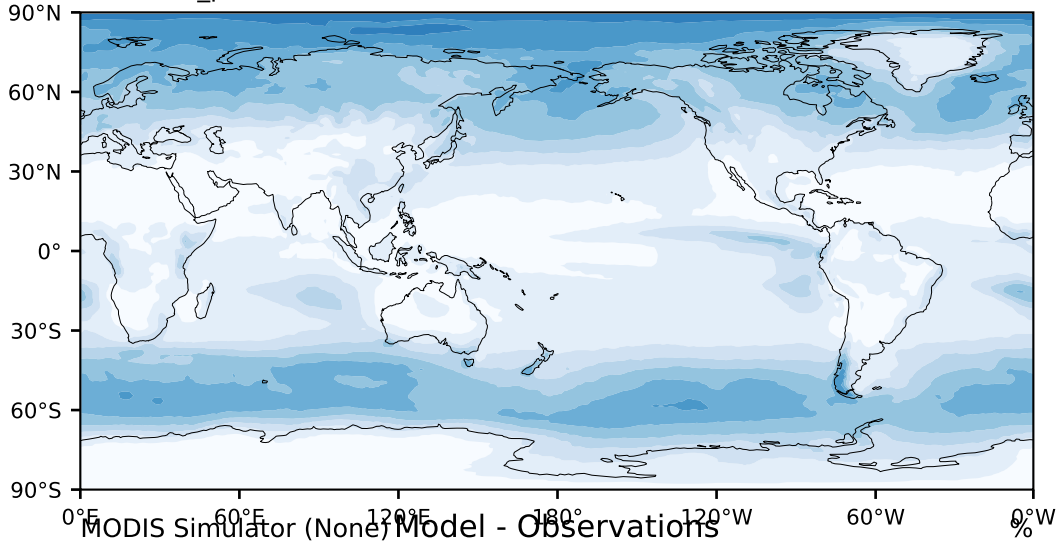

DECKv1b\_piControl (41-60)

%

Max 74.83  
Mean 18.40  
Min 0.00

95.0  
85.0  
75.0  
65.0  
55.0  
45.0  
35.0  
25.0  
15.0  
5.0