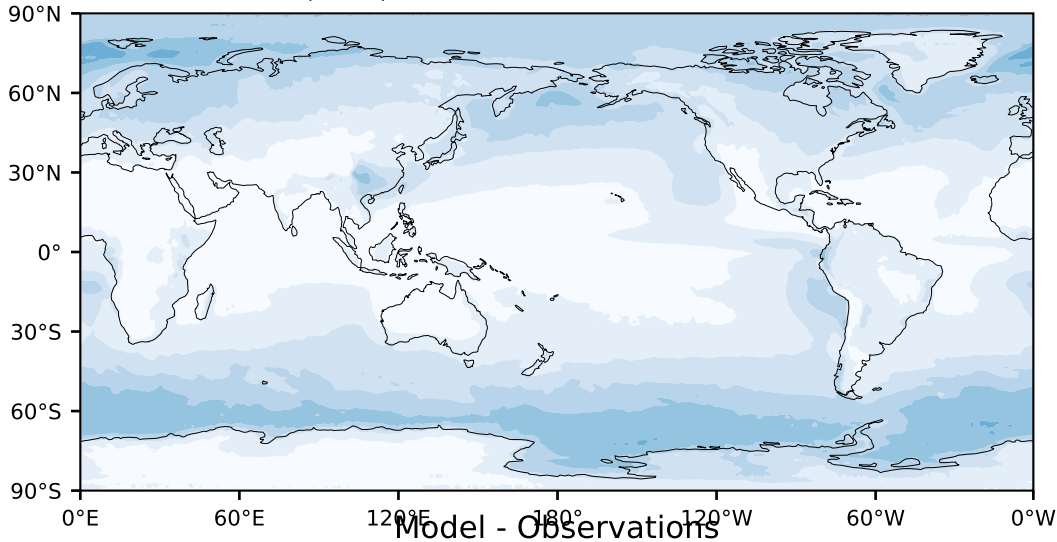

MODIS Simulator (None)

%

Max 55.45
Mean 12.93
Min 0.04

95.0
85.0
75.0
65.0
55.0
45.0
35.0
25.0
15.0
5.0