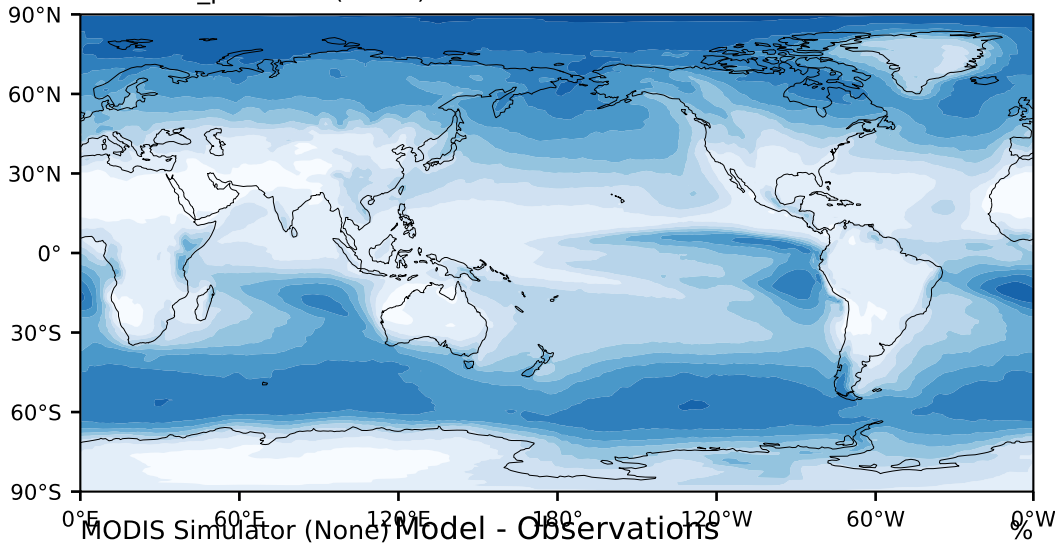

DECKv1b_piControl (41-60)

%

Max 86.42
Mean 34.73
Min 0.31

95.0
85.0
75.0
65.0
55.0
45.0
35.0
25.0
15.0
5.0