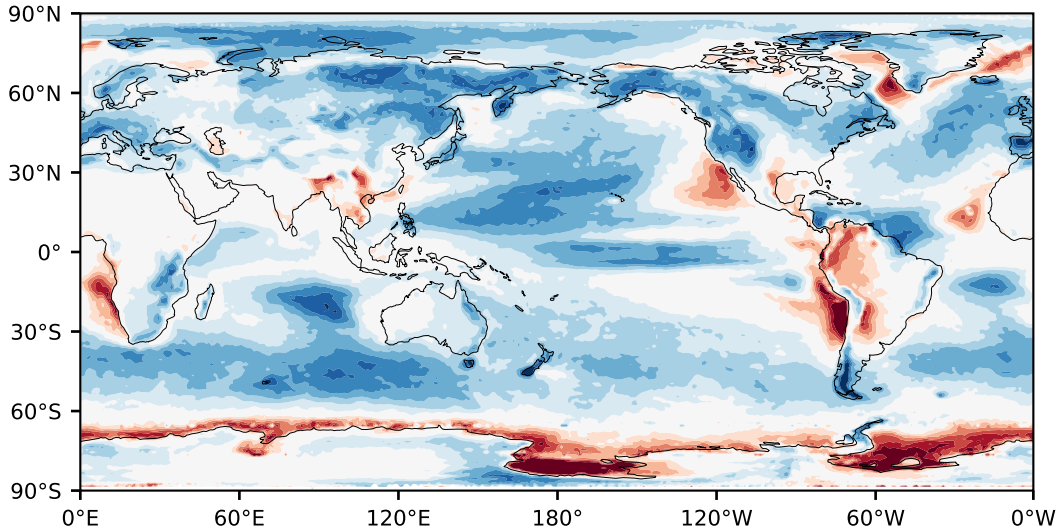

# Model - Observations

Max 47.23  
Mean 6.84  
Min -69.53

RMSE 11.96  
CORR 0.88