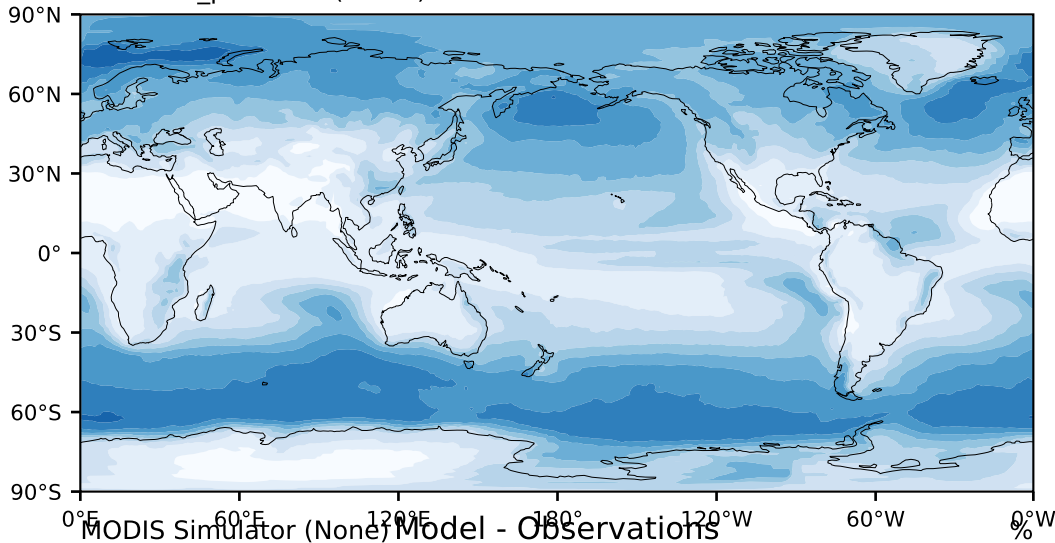

DECKv1b\_piControl (41-60)

%

Max 83.54  
Mean 32.68  
Min 0.30

95.0  
85.0  
75.0  
65.0  
55.0  
45.0  
35.0  
25.0  
15.0  
5.0