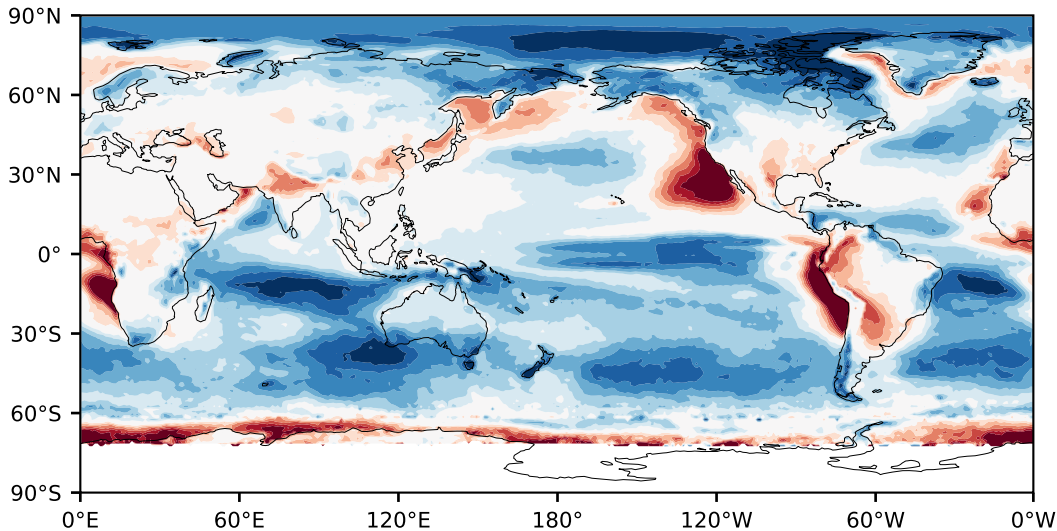

Model - Observations

Max 53.43
Mean 7.04
Min -95.03

RMSE 14.86
CORR 0.80