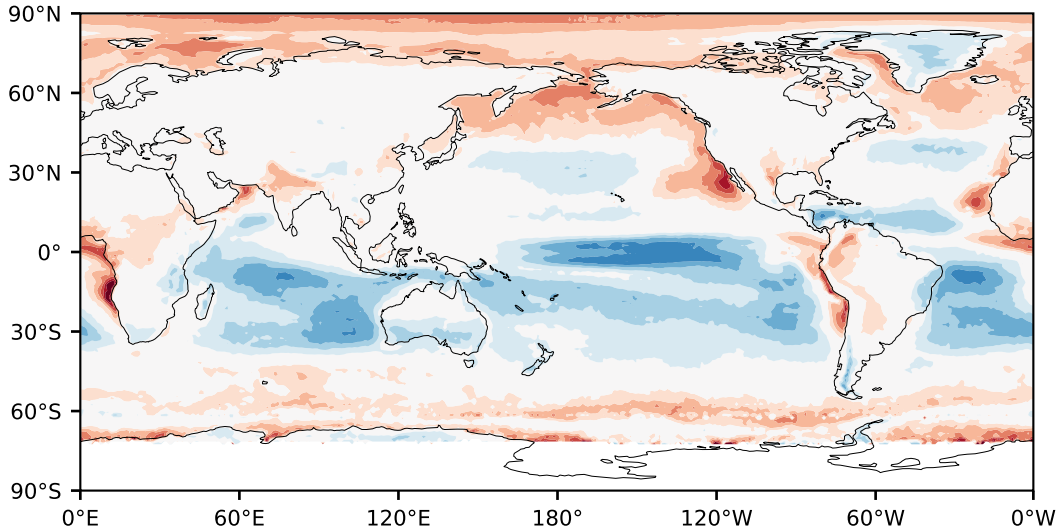

Model - Observations

Max 25.07
Mean 1.38
Min -85.15

RMSE 8.06
CORR 0.66