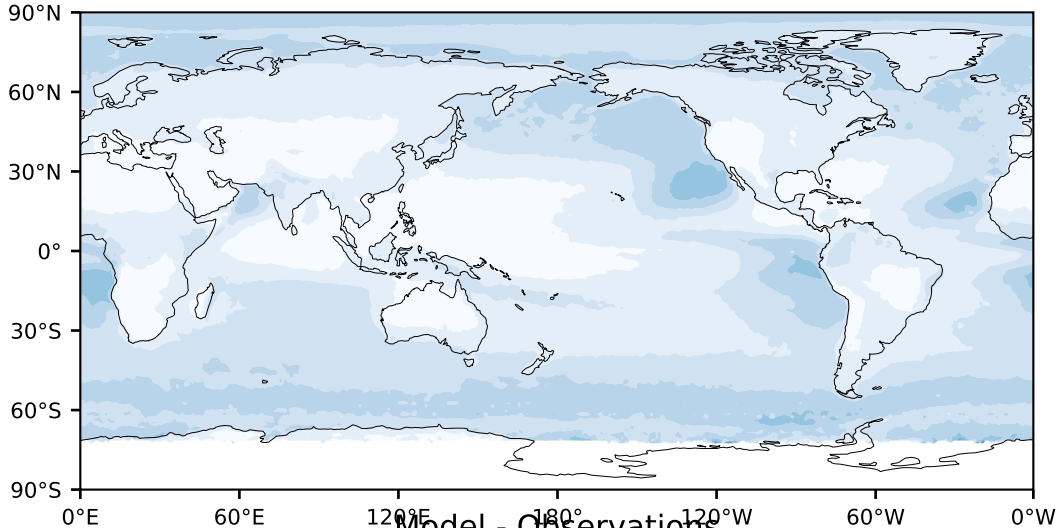

MODIS Simulator (None)

%

Max 100.00  
Mean 14.21  
Min 0.00

Model - Observations