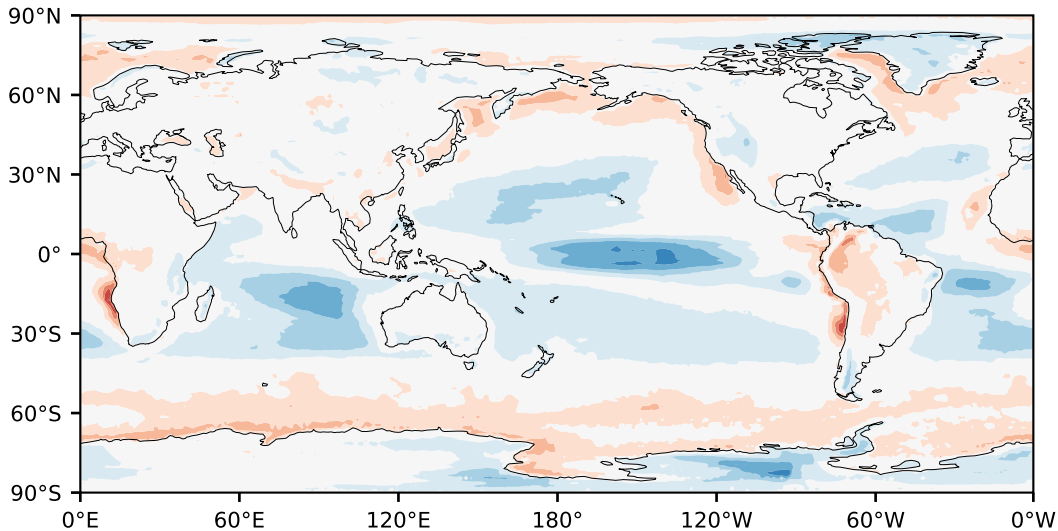

# Model - Observations

Max 22.45  
Mean 1.68  
Min -25.70

RMSE 6.15  
CORR 0.74