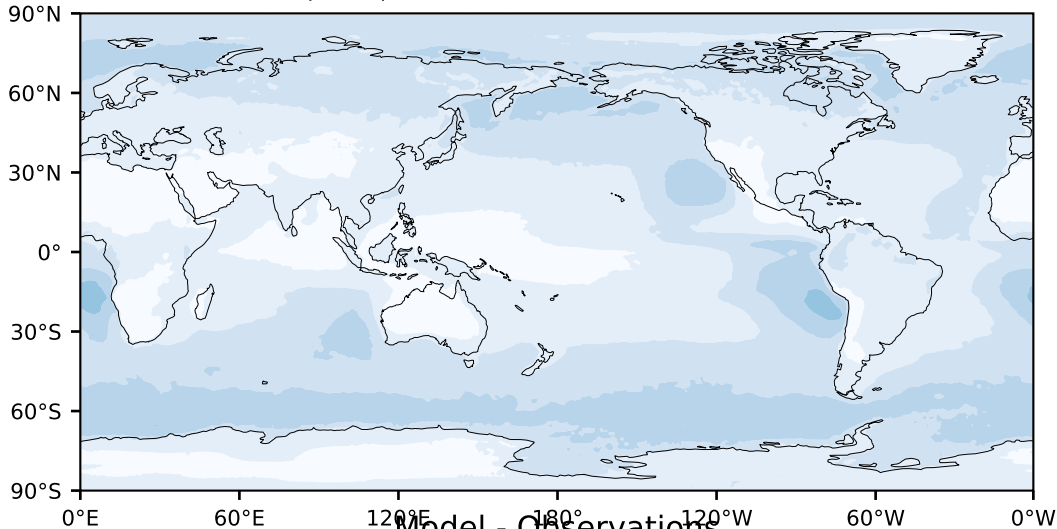

MODIS Simulator (None)

%

Max 39.47
Mean 14.24
Min 0.15

Model - Observations

95.0
85.0
75.0
65.0
55.0
45.0
35.0
25.0
15.0
5.0