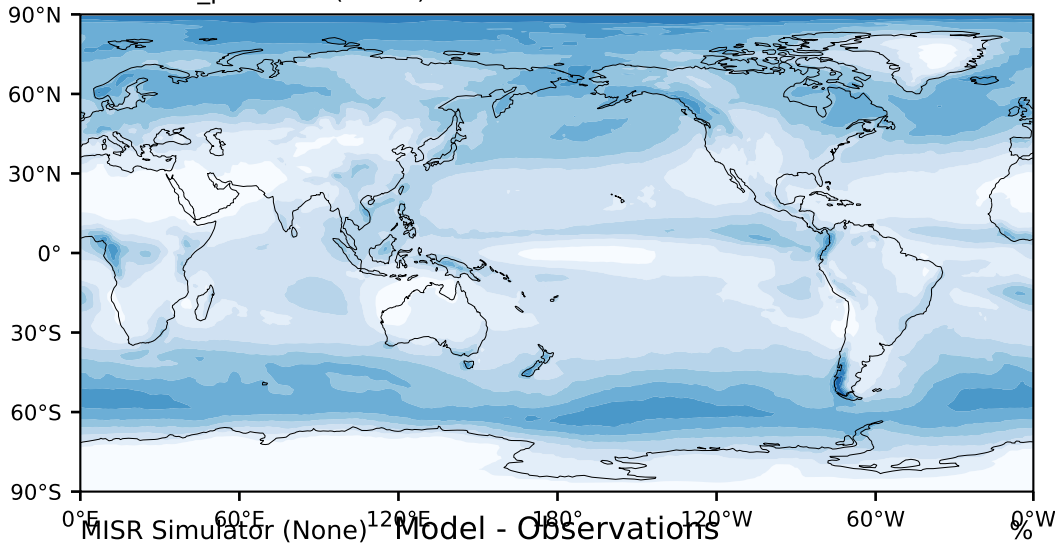

DECKv1b_piControl (41-60)

%

Max 81.03
Mean 24.74
Min 0.00

95.0
85.0
75.0
65.0
55.0
45.0
35.0
25.0
15.0
5.0