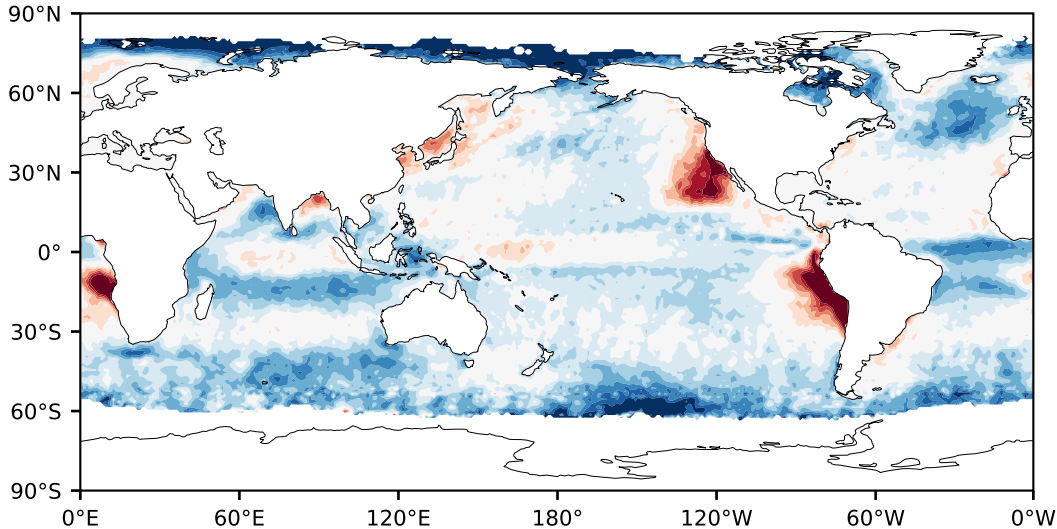

Model - Observations

Max 62.62
Mean 6.16
Min -83.44

RMSE 12.35
CORR 0.72