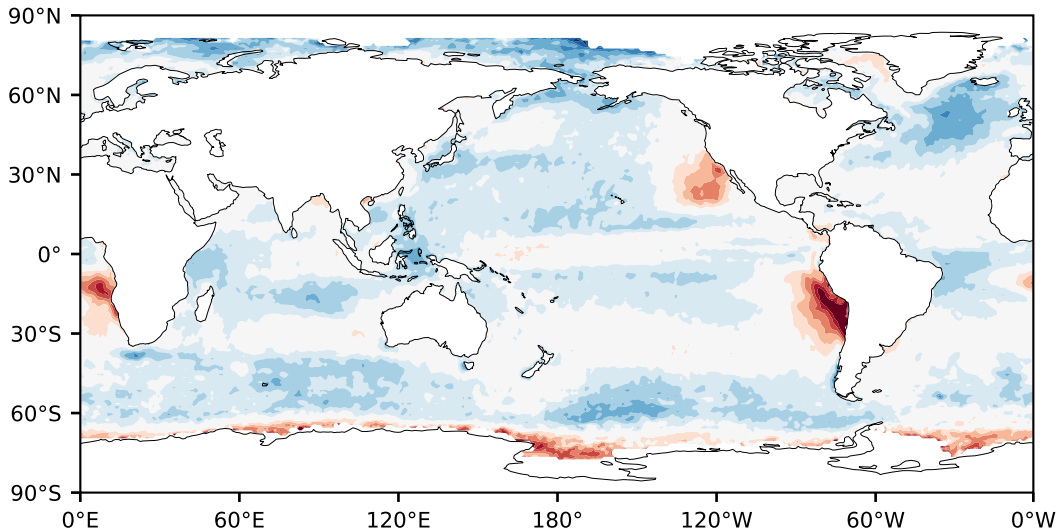

Model - Observations

Max 38.19
Mean 4.13
Min -76.85

RMSE 7.83
CORR 0.87