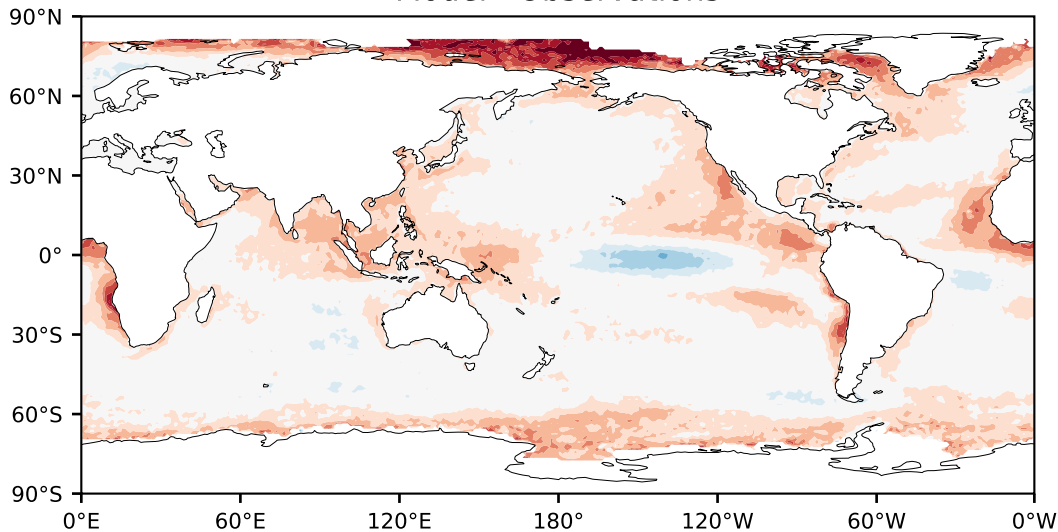

Model - Observations

Max 25.58
Mean -4.12
Min -47.13

RMSE 7.16
CORR 0.73